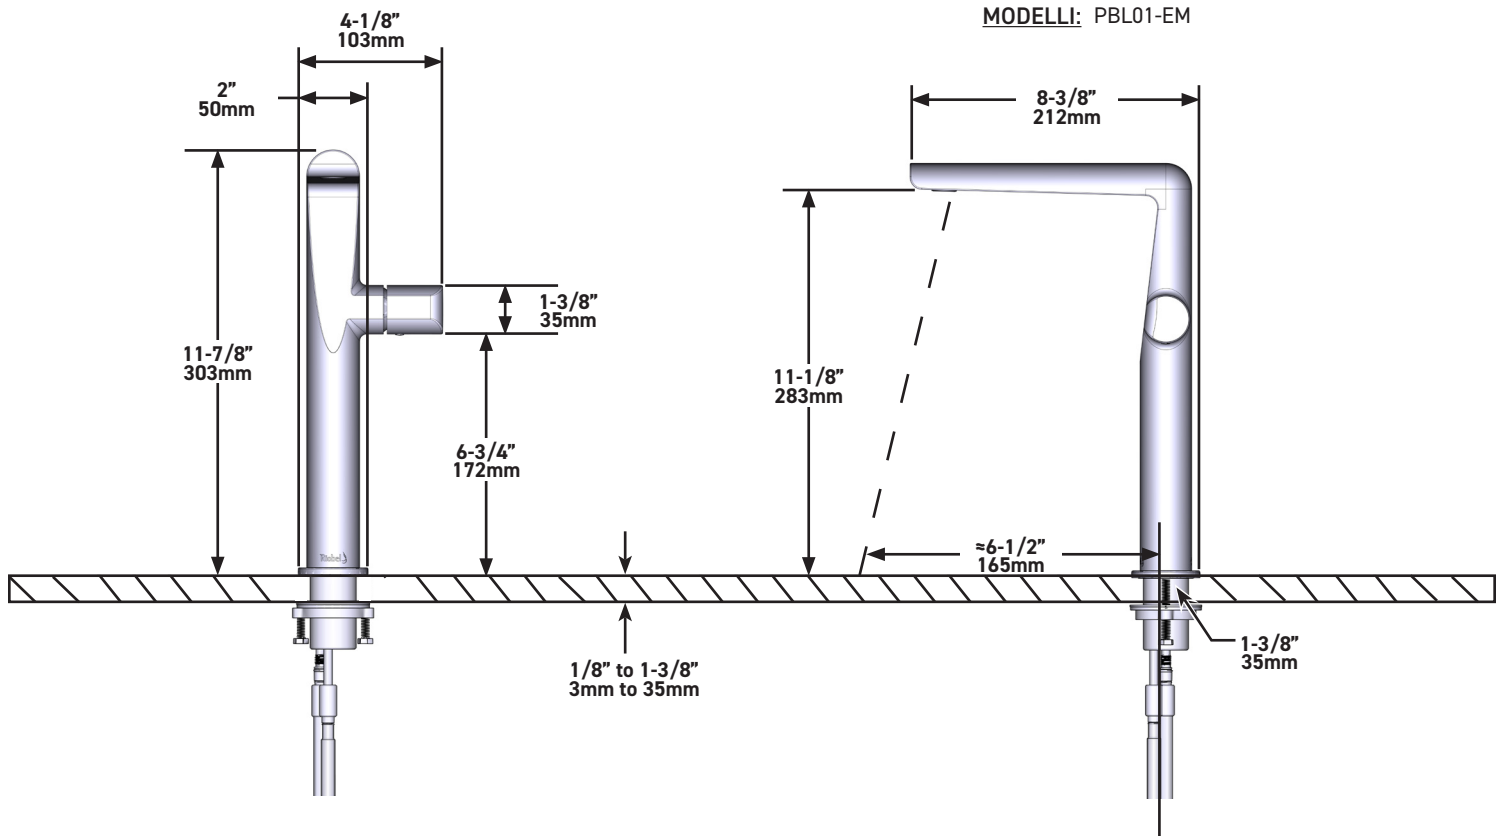

Miscelatore alto monocomando lavabo

MODELLI: PBL01-EM

+44 (0)1952 221 100
www.riobel.design

A DISTINCTIVE MEMBER OF THE HOUSE OF ROHL