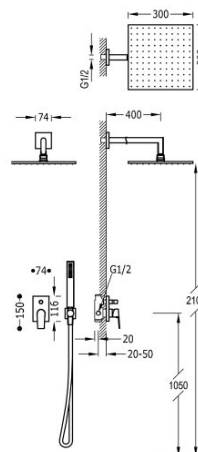

TRES

21198091KM

PROJECT COLORS Concealed shower set

;with water shut off and flow control.

- Built-in body included
- Fixed shower head 300x300 mm. with ball joint.
- Elbow wall.
- Antilime hand shower.
- Shower hose SATIN.