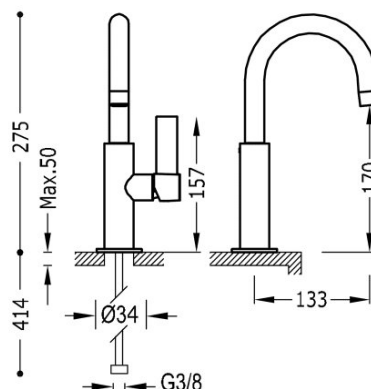

TRES

21190401KM

PROJECT COLORS Single lever washbasin mixer

Metallic black finish, lever

Metallic Black Finish.

Spout swivel angle 360°

Tres Comercial, S.A. | C/Penedès, 16-26 | Zona Industrial, Sector A | 08759 Vallirana (Barcelona)