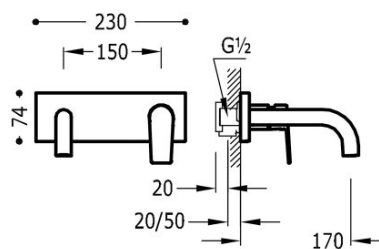

TRES

21120001KM

PROJECT COLORS Single lever wall washbasin mixer

Built-in body is included and indivisible. Spout 170 mm.

Metallic black finish, lever

Metallic Black Finish.

Tres Comercial, S.A. | C/Penedès, 16-26 | Zona Industrial, Sector A | 08759 Vallirana (Barcelona)