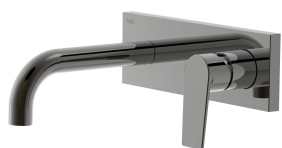

TRES

21120001KM

PROJECT COLORS Single lever wall washbasin mixer

Built-in body is included and indivisible. Spout 170 mm.

Metallic black finish, lever

Metallic Black Finish.

Tres Comercial, S.A. | C/Penedès, 16-26 | Zona Industrial, Sector A | 08759 Vallirana (Barcelona)